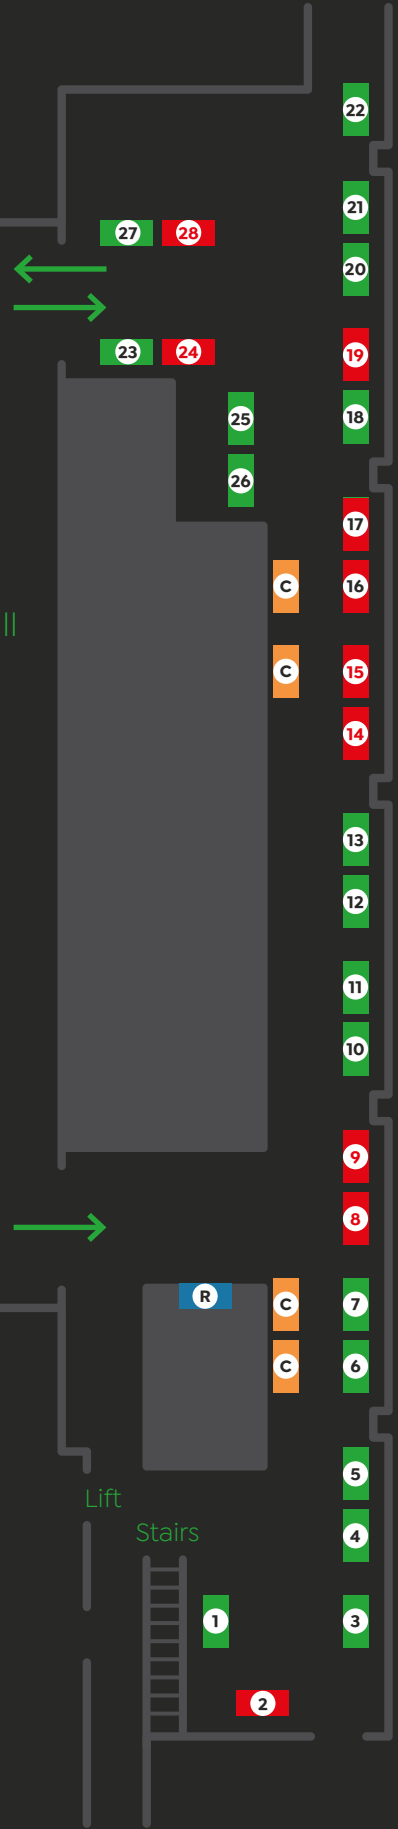

- Stand 2: Bundeling
- Stand 8: Portview
- Stand 9: Qualflow
- Stand 14: Oolio
- Stand 15: 24/7 Software
- Stand 16: Terraplas
- Stand 17: Terraplas
- Stand 19: Kappture
- Stand 24: TicketVerse
- Stand 28: DawnVale

Conference Hall

- 1 Available exhibitor stands
- 1 Sold exhibitor stands
- R Registration desk
- C Catering station

Entry via the Main Hogan Stand entrance on Jones's Road.